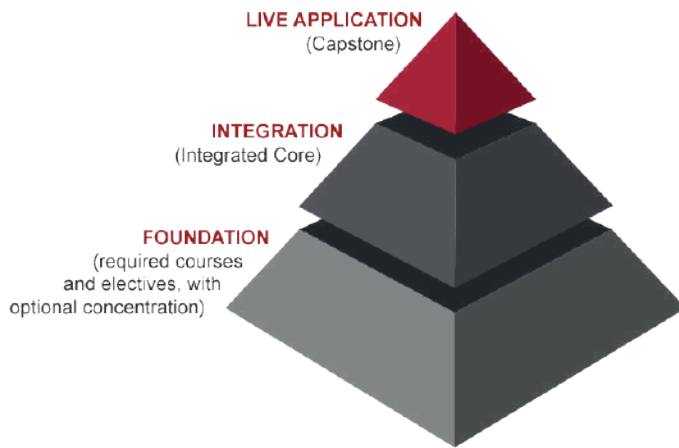

EXPEDITE

your career progression

AVERAGE AGE
36

AVERAGE WORK EXPERIENCE
10 YEARS

COMPLETION TIME
18 MONTHS

The EMBA program combines the **Core MBA Curriculum** with the **Executive Journey**.

THE CORE MBA CURRICULUM

THE EXECUTIVE JOURNEY

The Executive Program:

- ✓ SHULU Organized Milestone Workshops
- ✓ Candidate Organized Brown Bag Sessions
- ✓ Team building
SHULU Organized Company Visits, Ideation Sessions, Roundtables
- ✓ Meet the BoR
- ✓ International Business Week